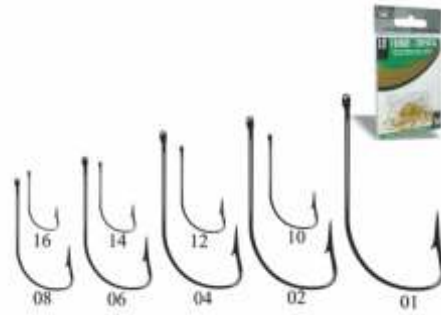

2/0 COD 1017
3/0 COD 2130

ANZOL WIDE GAP 2/0 e 3/0 ANTI-ENROSCO C/ 10UN

ANZÓIS SUZUKI ANTI ENROSCO 16 AO 24

**ANZOL CARTELA CHINU
N02 a N09 C/ 50 PC**

**ANZOL MARINE CRISTAL 16902
N01 a N16 C/ 100 PC**

**ANZOL MARINE MARUSEIGO
PRETO N06 a N30 C/ 50 a 10PC**